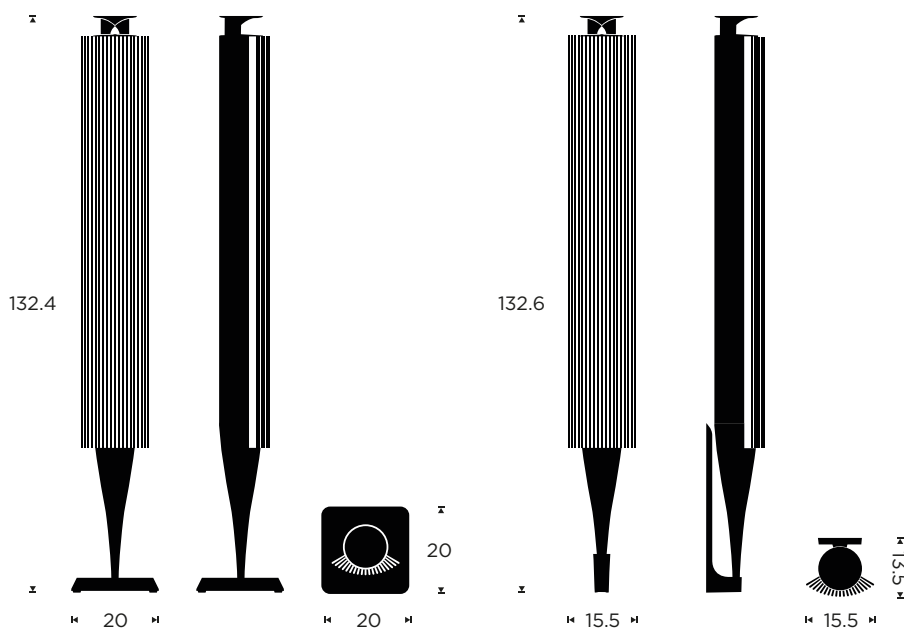

BASIC

Product dimensions W x H x D

On the floor:
20 x 132.4 x 20 cm
Wall mounted:
15.5 x 132.6 x 13.5 cm

Placement

- Floor
- Wall mounted

Recommended Room Size

10 - 30 m²

Weight