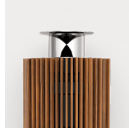

OTHER INFORMATION

Designer

Torsten Valeur, David Lewis Designers.

Body
Natural aluminium
Lamellas
Oak

Body
Black anthracite
aluminium
Lamellas
Dark oak

Body
Gold Tone aluminium
Lamellas
Light oak

Body
Natural aluminium
Lamellas
White plastic