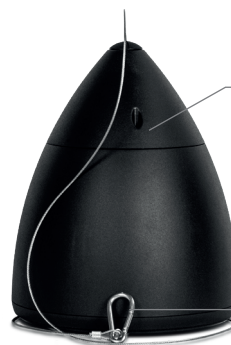

BELL 6

PENDANT SPEAKER FOR LARGE SPACES

elipson
ARCHITECT

Designed for high ceilings
Atrium, restaurant, bar...

Bass-reflex

Coaxial speaker
½" tweeter,
6.5" mid-bass driver

Black or white matt finish

Suspension fixing system
360° sound propagation

SPECIFICATIONS

Type	2-way Bass-reflex coaxial speaker
Power	100W
Drive units	Tweeter : ½" mylar dome Mid-bass : 6.5" PP cone
Frequency response (± 3dB)	70Hz - 20KHz
Sensitivity	87 dB/1W/1m
Impedance	8 Ohms
Crossover frequency	8000 Hz
Accessories	1.80m cable, snap hook
100V transformer	4 modes : 8 Ohms / 5W / 10W / 20W

Finish	ABS hull, metal grill
Colours	Black, white
Dimensions	Ø255 x H315 mm
Weight	2,9 kg

REFERENCES

● **BLACK**

EAN (unit) : 3760221804326
SKU : ELIBEL6BK

● **WHITE**

EAN (unit) : 3760221804401
SKU : ELIBEL6WT