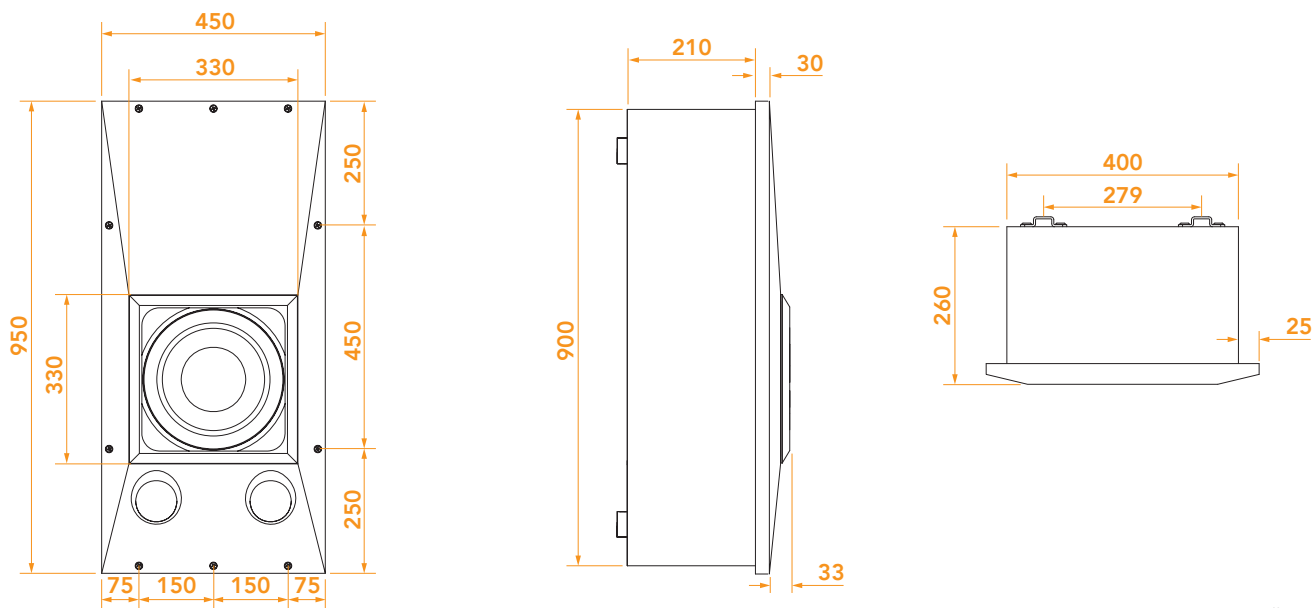

elipson
ARCHITECT

INFINITE S12

HIGH-PERFORMANCE HOME CINEMA SPEAKER

SPECIFICATIONS

Measurements in millimetres

Type	Front ported passive subwoofer In-wall On-wall
Power	500W RMS / 1000W peak
Drive unit	Woofers : 12" large excursion Neodymium magnet, 3" voice coil - Central demodulation ring reduces distorsion at high volume. Lows extending down to 28 Hz at -3dB.
Frequency response	28 Hz at -3dB
Sensitivity	92 dB/1W/1m
Impedance	8 Ohms (6.5 Ohms minimum)
Inputs	SpeakOn, banana plugs

Installation	In-wall On-wall
Finish	Satin Aluminium front panel
Colour	Black
Dimensions (without grill)	W450 x H950 x D260 mm
Dimensions (with grill)	W450 x H950 x D273 mm
Cut-out dimensions	W400 x H900 mm
Recessed depth	222 mm / 210 mm (with/without brackets)
Weight	33.5 kg
Packaging (unit)	Brown cardboard
Dimensions	L1085 x W590 x H415 mm
Weight	36 kg

REFERENCES

● **BLACK**

EAN (unit) : 3700795190937
SKU : ELIINFS12BK