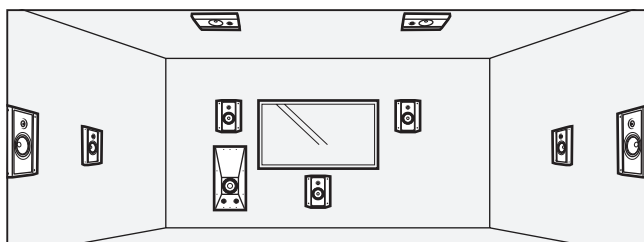

Infinite 8 for all channels

Recommended installation for small rooms.