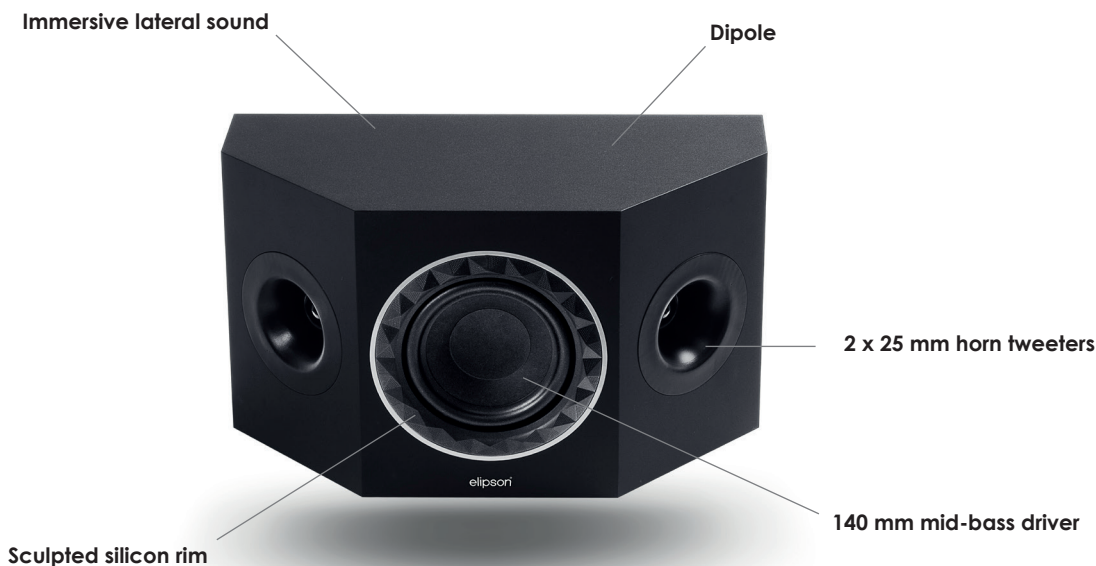

Prestige Facet 7SR

Bass-reflex surround speaker

SPECIFICATIONS

Type	2-way Bass-reflex speaker
Power	80W RMS
Loudspeakers	Mid-bass : 140 mm Horn tweeters : 2 x 25 mm
Frequency response (\pm 3dB)	65 Hz - 25 kHz
Sensitivity	87 dB/1W/1m
Impedance	8 Ohms

Finish	MDF box Vinyl veneer
Colour	Black

Dimensions without grill	W380 x H220 x D160 mm
Dimensions with grill	W380 x H220 x D170 mm
Weight	5 kg

Packaging (pair)	Brown cardboard
Dimensions	W455 x H310 x D455 mm
Weight	11,1 kg

REFERENCES

● BLACK

EAN (pair) : 3700795198995
SKU : ELIPF7SRBK

High sensitivity and stable impedance
Compatible with most amplifiers

Double-layered front panel with glossy finish
Better vibration damping

Sculpted silicon rim
Excellent directivity of high frequencies and improved coverage of medium frequencies

Dual speaker terminal*
Optimized for bi-amplification and bi-wiring

High roll-off crossover filter
Audiophile components. Excellent signal transfer for enhanced musicality

HIGH FIDELITY MODELS

Prestige Facet **6B**
Bookshelf speaker