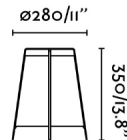

General characteristics

Type	II
IP	20
voltage	100V-240V
Hertz	50/60HZ
Cable meters	1700mm
Switch type	1, ON/OFF
Power	15W

Material

Body/Structure	Steel
Screen	Papyrus

Finish

Body/Structure	Matt Black
Screen	Beige