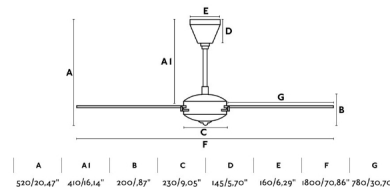

General characteristics

Fixation	Ceiling
Type	I
IP	20
voltage	220V-240V
Hertz	50/60Hz
W	30-70-88
RPM	74-125-152
Airflow (m3/min)	120
Reverse function	No
Engine type	AC
No. of blades	3
Reversible blades	NO
Pitched ceiling	No
Can be installed without seat post	No
Type of control included	Remote control

Material

Body/Structure	Steel
Blade material	Wood

Finish

Body/Structure	Matt Black

Driver

Additional information

Additional rods length	203-305-510mm

File download

General documents	Download >