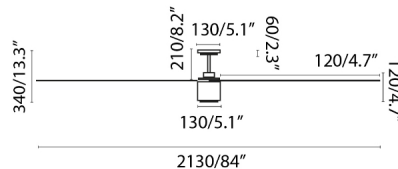

ATTOS is a ceiling fan with light extra large with light and modern style. Ideal for spaces from 28m<sup>2</sup> and operated by remote control (included). This ceiling fan with a low - consumption DC motor has 6 adjustable speeds 5 - 7 - 12 - 18 - 28 - 44W and 30 - 44 - 58 - 72 - 86 - 103rpm. ATTOS is suitable for inclining roof and has winter/summer function. Brown finish. Control your fan with WiZ. It works with WIFI 2.4 GHz and it does the same features as a remote control. It is compatible with Alexa, Google assistant & Siri. Remember that it is necessary to add the Smart receiver Ref. 34151, which is not included. Remember that it is necessary to add the Smart receiver Ref. 34150, which is not included.