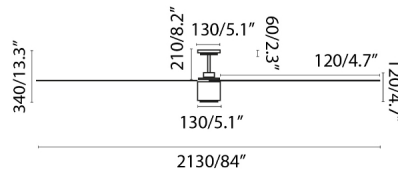

ATTOS is a ceiling fan with light extra large with light and modern style. Ideal for spaces from 28m² and operated by remote control (included). This ceiling fan with a low - consumption DC motor has 6 adjustable speeds 5 - 7 - 12 - 18 - 28 - 44W and 30 - 44 - 58 - 72 - 86 - 103rpm. ATTOS is suitable for inclining roof and has winter/summer function. White finish. Control your fan with WiZ. It works with WIFI 2.4 GHz and it does the same features as a remote control. It is compatible with Alexa, Google assistant & Siri. Remember that it is necessary to add the Smart receiver Ref. 34151, which is not included. Remember that it is necessary to add the Smart receiver Ref. 34150, which is not included.