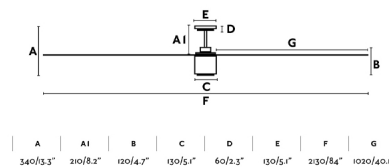

ATTOS is a ceiling fan with light extra large with light and modern style. Ideal for spaces from 28m² and operated by remote control (included). This ceiling fan with a low - consumption DC motor has 6 adjustable speeds 5 - 7 - 12 - 18 - 28 - 44W and 30 - 44 - 58 - 72 - 86 - 103rpm. ATTOS is suitable for inclining roof and has winter/summer function. White finish.