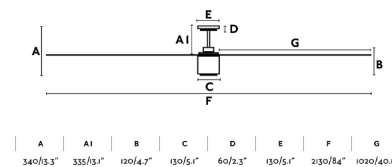

ATTOS is a ceiling fan with light extra large with light and modern style. Ideal for spaces from 28m² and operated by remote control (included). This ceiling fan with a low - consumption DC motor has 6 adjustable speeds 5 - 7 - 12 - 18 - 28 - 44W and 30 - 44 - 58 - 72 - 86 - 103rpm. ATTOS is suitable for inclining roof and has winter/summer function. Brown finish.