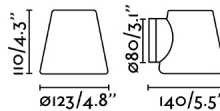

General characteristics

Fixation	Wall
Type	II
IP	44
voltage	100V-240V
Hertz	50/60Hz
Power	6W

Material

Body/Structure	Aluminium
Diffuser	Glass

Finish

Body/Structure	Shiny Chrome
Diffuser	Opal

Lighting characteristics