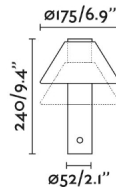

## General characteristics

Type	III
IP	44
voltage	5V DC
Switch type	1, PRESS
Type of load	DC5V-1A
included battery	Si.10h
Power	1,5W
IK	04