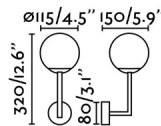

### General characteristics

Fixation	Wall
Type	II
IP	44
voltage	100V-240V
Hertz	50/60Hz
Power	6W