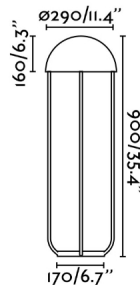

General characteristics

Type	II
IP	20
voltage	220V- 240V
Hertz	50/60HZ
Cable meters	4300mm
Switch type	1, ON/OFF
Power	6W

Material

Body/Structure	Steel
Diffuser	PMMA

Finish

Body/Structure	Matt Black
Diffuser	Opal