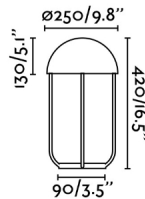

### General characteristics

Type	II
IP	20
voltage	220V- 240V
Hertz	50/60HZ
Cable meters	1800mm
Switch type	1, ON/OFF
Power	6W