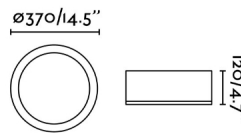

Ceiling lamp finished in chrome with LED technology. KAO has a timeless design and is perfect for light up your bathroom. The light source is SMD LED 35W 3000K included.

General characteristics

Fixation	TECHO,PARED
Type	II
IP	44
voltage	100V-240V
Hertz	50/60Hz
Power	35W

Material

Body/Structure	Aluminium
Diffuser	PMMA

Finish

Body/Structure	Shiny Chrome
Diffuser	Opal

Lighting characteristics

Light source included	Si
Light source	SMD LED
Temperature	3000K
LM	2800lm
CRI	>80
Light direction	Ambient lighting
Energy classification	E