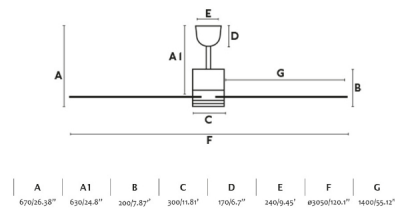

## General characteristics

|                                    |                           |
|------------------------------------|---------------------------|
| Fixation                           | Ceiling                   |
| Type                               | I                         |
| IP                                 | 20                        |
| voltage                            | 220V-240V                 |
| Hertz                              | 50/60Hz                   |
| Power                              | 32W                       |
| W                                  | 16-47-70-93-116-140       |
| RPM                                | 38-56-64-70-74-77         |
| Reverse function                   | Yes                       |
| Engine type                        | DC                        |
| No. of blades                      | 6                         |
| Reversible blades                  | NO                        |
| Pitched ceiling                    | No                        |
| Can be installed without seat post | No                        |
| Type of control included           | Remote control with timer |