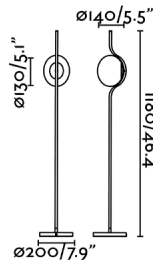

General characteristics

Type	II
IP	20
voltage	100V-240V
Hertz	50/60HZ
Cable meters	2000mm
Switch type	1, TOUCH
Power	6W

Material

Body/Structure	Steel
Diffuser	Glass

Finish

Body/Structure	Shiny Gold
Diffuser	Opal