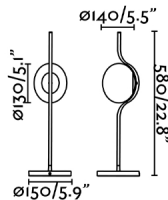

General characteristics

Type	II
IP	20
voltage	220V- 240V
Hertz	50/60HZ
Cable meters	2000mm
Switch type	1, TOUCH
Power	6W

Material

Body/Structure	Steel
Diffuser	Glass

Finish

Body/Structure	Shiny Gold
Diffuser	Opal