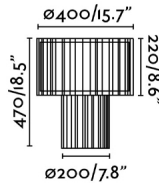

Light up your home with this modern table lamp made from steel with a textile shade. Designed by: Estudi Ribaudí.

General characteristics

Type	II
IP	20
voltage	100V-240V
Hertz	50/60HZ
Cable meters	2000mm
Switch type	1, ON/OFF
Power	15W