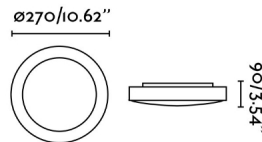

Light up your home with this bathroom ceiling lamp made from aluminium and polycarbonate opal.

General characteristics

Fixation	TECHO,PARED
Type	II
IP	44
voltage	100V-240V
Hertz	50/60Hz
Power	15W

Material