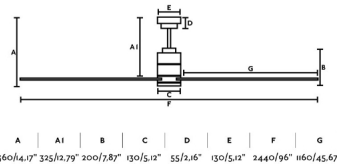

Ceiling fan with light extra large from 28m2. Operated by remote control (included) setted up with 6 dimmable speeds 15 - 20 - 25 - 30 - 35 - 56W and 50 - 55 - 60 - 65 - 70 - 78rpm. MANHATTAN has winter / summer function and it is suitable for inclining roof. Airflow: 269,12 m3 min / 9500 CFM.

General characteristics

Fixation	Ceiling
Type	I
IP	20
voltage	220V-240V
Hertz	50/60Hz
Power	16W
W	15-20-25-30-35-56
RPM	50-55-60-65-70-78
Airflow (m3/min)	269.12
Reverse function	Yes
Engine type	DC
No. of blades	9
Reversible blades	NO
Pitched ceiling	Yes
Can be installed without seat post	No
Type of control included	Remote control