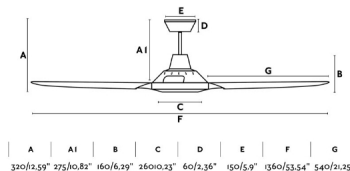

Ceiling fan extra large for spaces from 28m². Motor made from aluminium and blades from ABS in white. Activated by remote control, included. MENO is setted up with 3 dimmable speeds 108 - 162 - 235 rpm which correspond to the following consumptions of 22 - 43 - 85w. This ceiling fan has winter/summer function and is suitable for inclining roof.