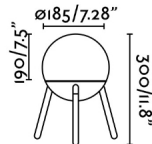

White table lamp with woody structure and glass diffuser designed by Nahtrang. The material and the light give a warm and comfy touch.

General characteristics

Type	II
IP	20
voltage	100V-240V
Hertz	50/60HZ
Cable meters	1800mm
Switch type	1, ON/OFF
Power	15W