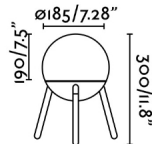

Grey table lamp with woody structure and glass diffuser designed by Nahtrang. The material and the light give a warm and comfy touch.

General characteristics

Type	II
IP	20
voltage	100V-240V
Hertz	50/60HZ
Cable meters	1800mm
Switch type	1, ON/OFF
Power	15W