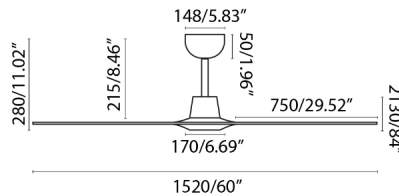

Ceiling fan with DC motor suitable for rooms from 17m<sup>2</sup>. Operated by remote control (included). This light brown fan has 5 dimmable speeds 3 - 7 - 12 - 17 - 38W and 58 - 105 - 131 - 148 - 195rpm. Airflow: 211,7 m<sup>3</sup> min / 7473 CFM. This ceiling fan is suitable for inclining roof. Control your fan with WiZ. It works with WIFI 2.4 GHz and it does the same features as a remote control. It is compatible with Alexa, Google assistant & Siri. Remember that it is necessary to add the Smart receiver Ref. 34150, which is not included.