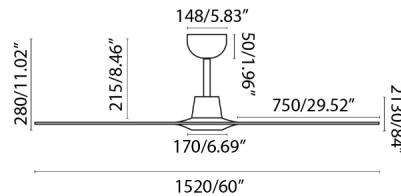

Ceiling fan with DC motor suitable for rooms from 17m². The finishes of blades are wood. Operated by remote control (included) setted up with 5 dimmable speeds 3 - 7 - 12 - 17 - 38W and 58 - 105 - 131 - 148 - 195rpm. Airflow: 211,7 m³ min / 7473 CFM. This ceiling fan is suitable for inclining roof. Control your fan with WiZ. It works with WIFI 2.4 GHz and it does the same features as a remote control. It is compatible with Alexa, Google assistant & Siri. Remember that it is necessary to add the Smart receiver Ref. 34150, which is not included.

General characteristics

Fixation	Ceiling
Type	I
IP	20
voltage	100V-240V
Hertz	50/60Hz
W	3-7-12-17-38
RPM	58-105-131-148-195
Airflow (m ³ /min)	211.7
Reverse function	Yes
Engine type	DC
No. of blades	3
Reversible blades	NO
Pitched ceiling	Yes
Can be installed without seat post	No
Type of control included	Remote control with timer + Alexa/Google/Siri