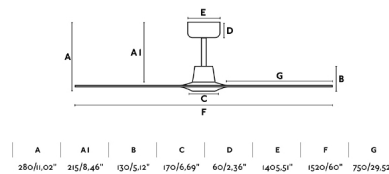

Ceiling fan with DC motor suitable for rooms from 17m<sup>2</sup>. Operated by remote control (included). This light brown fan has 5 dimmable speeds 3 - 7 - 12 - 17 - 38W and 58 - 105 - 131 - 148 - 195rpm. Airflow: 211,7 m<sup>3</sup> min / 7473 CFM. This ceiling fan is suitable for inclining roof.