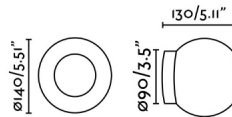

### General characteristics

Fixation	PARED,TECHO
Type	II
IP	44
voltage	100V-240V
Hertz	50/60Hz
Power	4W