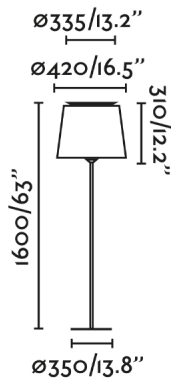

SAVOY is a white floor lamp with textile white shade of indoor lamps designed by Isaac Piñeiro. Their structure is characterized by the arch located on the upper part where the light is reflected, creating a pretty reflection.

General characteristics

Type	II
IP	20
voltage	100V-240V
Hertz	50/60HZ
Cable meters	2000mm
Switch type	1, PRESS
Power	15W

Material

Body/Structure	Steel
Diffuser	Steel
Screen	Textile

Finish

Body/Structure	Matt White
Diffuser	White
Screen	White