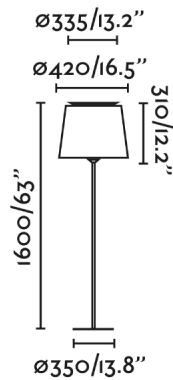

SAVOY is a black floor lamp with textile black shade of indoor lamps designed by Isaac Piñeiro. Their structure is characterized by the arch located on the upper part where the light is reflected, creating a pretty reflection.

### General characteristics

Type	II
IP	20
voltage	100V-240V
Hertz	50/60HZ
Cable meters	2000mm
Switch type	1, PRESS
Power	15W