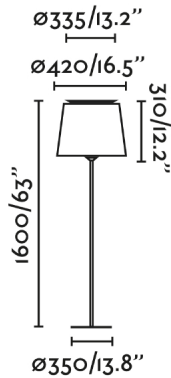

SAVOY is a black floor lamp with textile green shade of indoor lamps designed by Isaac Piñeiro. Their structure is characterized by the arch located on the upper part where the light is reflected, creating a pretty reflection.

General characteristics

Type	II
IP	20
voltage	100V-240V
Hertz	50/60HZ
Cable meters	2000mm
Switch type	1, PRESS
Power	15W

Material

Body/Structure	Steel
Diffuser	Steel
Screen	Textile

Finish

Body/Structure	Matt Black
Diffuser	Black
Screen	Green