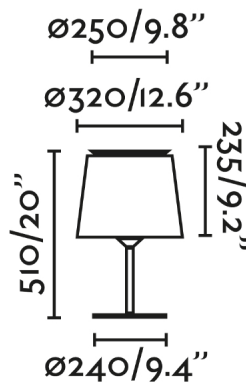

SAVOY is a white table lamp with textile white shade of indoor lamps designed by Isaac Piñeiro. Their structure is characterized by the arch located on the upper part where the light is reflected, creating a pretty reflection.

General characteristics

Type	II
IP	20
voltage	100V-240V
Hertz	50/60HZ
Cable meters	2000mm
Switch type	1, ON/OFF
Power	15W

Material

Body/Structure	Steel
Diffuser	Steel
Screen	Textile

Finish

Body/Structure	White
Diffuser	White
Screen	White