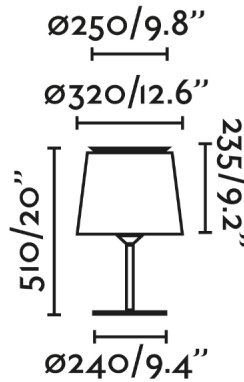

SAVOY is a black table lamp with textile black shade of indoor lamps designed by Isaac Piñeiro. Their structure is characterized by the arch located on the upper part where the light is reflected, creating a pretty reflection.

General characteristics

Type	II
IP	20
voltage	100V-240V
Hertz	50/60HZ
Cable meters	2000mm
Switch type	1, ON/OFF
Power	15W

Material

Body/Structure	Steel
Diffuser	Steel
Screen	Textile

Finish

Body/Structure	Matt Black
Diffuser	Black
Screen	Black