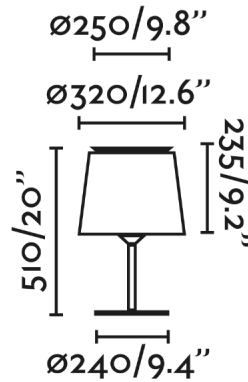

SAVOY is a black table lamp with textile green shade of indoor lamps designed by Isaac Piñeiro. Their structure is characterized by the arch located on the upper part where the light is reflected, creating a pretty reflection.

General characteristics

Type	II
IP	20
voltage	100V-240V
Hertz	50/60HZ
Cable meters	2000mm
Switch type	1, ON/OFF
Power	15W

Material

Body/Structure	Steel
Diffuser	Steel
Screen	Textile

Finish

Body/Structure	Matt Black
Diffuser	Black
Screen	Green