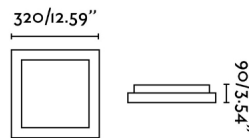

### General characteristics

Fixation	TECHO,PARED
Type	II
IP	44
voltage	100V-240V
Hertz	50/60Hz
Power	15W