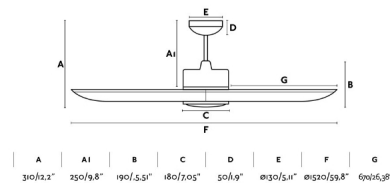

Brown ceiling fan with SMD LED 15W 3000K. It has round and modern lines ideal for the ventilation of areas ranging from 13m² to 17m². This ceiling fan has DC motor. Operated on remote control (included). It offers 6 adjustable speeds with a consumption of 4.6 - 6.6 - 8.5 - 10.8 - 14.1 - 18.4W and 100 - 120 - 140 - 160 - 180 - 200 revolutions per minute depending on speed. This fan comes with reverse function, so you can also use it in winter, improving the efficiency of your heating system. Airflow: 180,57 m³ min / 6377 CFM. This ceiling fan is suitable for inclining roof. Control your fan with WiZ. It works with WIFI 2.4 GHz and it does the same features as a remote control. It is compatible with Alexa, Google assistant & Siri. Remember that it is necessary to add the Smart receiver Ref