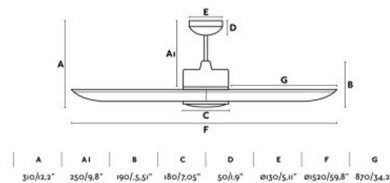

White ceiling fan with SMD LED 15W 3000K. It has round and modern lines ideal for the ventilation of areas ranging from 13m² to 17m². This ceiling fan has DC motor. Operated on remote control (included). It offers 6 adjustable speeds with a consumption of 5 - 7 - 9 - 11 - 14 - 18W and 100 - 120 - 140 - 160 - 180 - 200 revolutions per minute depending on speed. This fan comes with reverse function, so you can also use it in winter, improving the efficiency of your heating system. Airflow: 180,57 m³ min / 6377 CFM. This ceiling fan is suitable for inclining roof. Control your fan with WiZ. It works with WiFi and it does the same features as a remote control. It is compatible with Alexa, Google assistant & Siri. Remember that it is necessary to add the Smart receiver Ref. 34150, which is