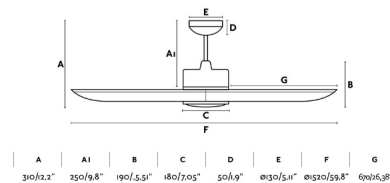

Brown ceiling fan with SMD LED 15W 3000K. It has round and modern lines ideal for the ventilation of areas ranging from 13m<sup>2</sup> to 17m<sup>2</sup>. This ceiling fan has DC motor. Operated on remote control (included). It offers 6 adjustable speeds with a consumption of 4.6 - 6.6 - 8.5 - 10.8 - 14.1 - 18.4W and 100 - 120 - 140 - 160 - 180 - 200 revolutions per minute depending on speed. This fan comes with reverse function, so you can also use it in winter, improving the efficiency of your heating system. Airflow: 180,57 m<sup>3</sup> min / 6377 CFM. This ceiling fan is suitable for inclining roof.