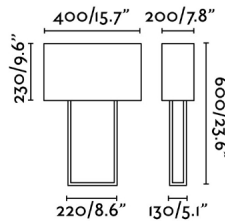

General characteristics

Type	II
IP	20
voltage	100V-240V
Hertz	50/60HZ
Cable meters	1700mm
Switch type	1, ON/OFF
Power	15W

Material

Body/Structure	Steel
Diffuser	Textile
Screen	Textile

Finish

Body/Structure	Matt White
Diffuser	Beige
Screen	Beige