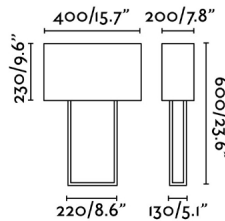

### General characteristics

Type	II
IP	20
voltage	100V-240V
Hertz	50/60HZ
Cable meters	1700mm
Switch type	1, ON/OFF
Power	15W