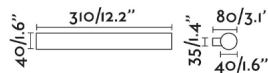

VOLGA is a black wall lamp with LED technology made of aluminium. Thanks to its IP44 it is ideal for bathroom lighting. 5W version.

General characteristics

Type	II
IP	44
voltage	100V-240V
Hertz	50/60HZ
Switch type	NO TIENE
Power	5W

Material

Body/Structure	Aluminium
Diffuser	PMMA

Finish

Body/Structure	Matt Black
Diffuser	Opal

Lighting characteristics

Light source included	
Light source	SMD LED
Temperature	3000K
LM	350Lm
CRI	>80
Dimmable light source	NO
Energy classification	E