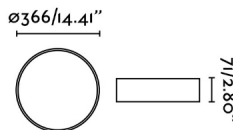

Ceiling lamp with LED technology. The light source is LED 40W neutral light, integrated. The VUK's features, has IP44, become this lamp in the perfect choice for bathroom lighting .