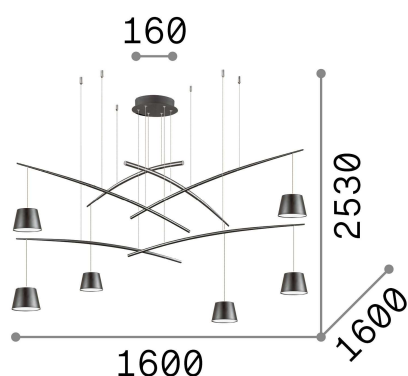

## DECORATIVO - Hanging

Matt white or black varnished metal ceiling rose, pole and diffuser. Steel cable with chromed metal support. Integrated LED with opal color screen.

<b>Ean</b>	8021696196985
<b>Item</b>	FISH SP6 BIANCO
<b>Installation</b>	Hanging
<b>Guarantee</b>	5 years
<b>Gross weight</b>	7.44 kg
<b>Volume</b>	0.03774 m <sup>3</sup>

## Technical info

<b>Net weight</b>	6.79 kg
<b>Insulation class</b>	I
<b>Protection index</b>	IP20
<b>Compliance</b>	-
<b>Operating temperature</b>	-
<b>Dimmer</b>	No dimmerable, On-Off
<b>Power output</b>	50/60 Hz
<b>Power supply</b>	Integrato, incluso

## Source info

<b>Integrated source</b>	Modulo LED integrato
<b>Repleaceable source</b>	Sì
<b>Power</b>	LED 37W
<b>Emission</b>	Diretta
<b>Max consumption</b>	max 37 W
<b>Bulb included</b>	LED INTEGRATO 2800Lm 3000K