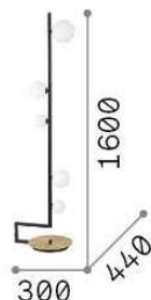

General info

DECORATIVO - Floor

Indoor floor lamp with multiple sources, in-built switch and diffuse light emission

Ean	8021696273662
Item	BIRDS PT5
Installation	Floor
Guarantee	5 years
Gross weight	8.17 kg
Volume	0.15364 m ³

Technical info

Net weight	5.64 kg
Insulation class	II
Protection index	IP20
Operating temperature	0° ~ +40 °C
Dimmer	Non-dimmable
Power output	220-240 V AC
Power supply	Not required

Source info

Integrated source	Light bulb (included)
Repleaceable source	YES
Power	G9 max 5 x 15W
Emission	Diffuse
Max consumption	-
Bulb included	EAN 8021696209043