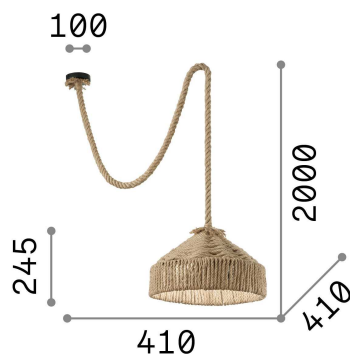

### Indoor - Suspensions

Indoor suspended lamp with diffuse light emission

<b>Ean</b>	8021696134833
<b>Item</b>	CANAPA SP1
<b>Installation</b>	Suspension
<b>Guarantee</b>	5 years
<b>Gross weight</b>	2.92 kg
<b>Volume</b>	0.09435 m <sup>3</sup>

## Technical info

<b>Net weight</b>	2.19 kg
<b>Insulation class</b>	II
<b>Protection index</b>	IP20
<b>Compliance</b>	CE
<b>Operating temperature</b>	0° ~ +40 °C
<b>Full load efficiency</b>	X
<b>Dimmer</b>	Determined by the light bulb
<b>Power output</b>	220-240 V AC
<b>Power supply</b>	Not required