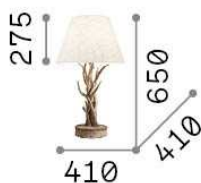

General info

DECORATIVO - Table

Metal frame and bearing structure. Handcrafted and hand painted resin decorative elements. An accurate reproduction of horns and carved wood.

Ean	8021696128207
Item	CHALET TL1
Installation	Table
Guarantee	5 years
Gross weight	5.69 kg
Volume	0 m ³

Technical info

Net weight	3.5 kg
Insulation class	II
Protection index	IP20
Compliance	-
Operating temperature	-
Dimmer	No dimmerable
Power output	
Power supply	Non necessario

Source info

Integrated source	Lampadina (non inclusa)
Repleaceable source	Sì
Power	E27 max 1 x 60W
Emission	Diffusa
Max consumption	-
Recommended bulb	E27 08W GOCCIA TRASP 3000K