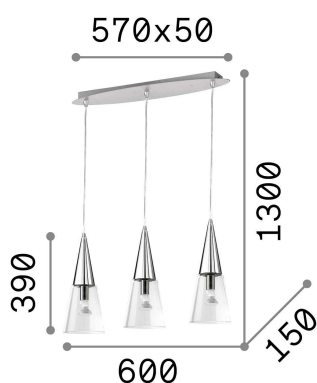

General info

Indoor - Suspensions

Indoor suspended lamp with multiple sources and diffuse light emission

Ean	8021696112367
Item	CONO SP3
Installation	Suspension
Guarantee	5 years
Gross weight	5.35 kg
Volume	0.076296 m ³

Technical info

Net weight	4.11 kg
Insulation class	I
Protection index	IP20
Compliance	CE
Operating temperature	0° ~ +40 °C
Full load efficiency	X
Dimmer	Determined by the light bulb
Power output	220-240 V AC
Power supply	Not required

Source info

Integrated source	Light bulb (not included)
Replaceable source	Replaceable
Power	E14 max 3 x 40 W
Emission	Diffuse
Max consumption	-