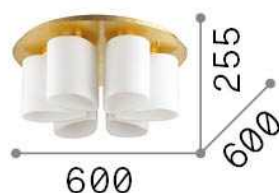

General info

Indoor - Ceiling lamps

Ean	8021696247779
Item	DAISY PL6
Installation	Ceiling lamps
Guarantee	5 years
Gross weight	14.3 kg
Volume	0.171088 m ³

Technical info

Net weight	12 kg
Insulation class	II
Protection index	IP20
Compliance	CE
Operating temperature	0° ~ +40 °C
Full load efficiency	X
Dimmer	Determined by the light bulb
Power output	220-240 V AC
Power supply	Not required

Source info

Integrated source	Light bulb (not included)
Replaceable source	No
Power	E27 max 6 x 60 W
Emission	Diffuse
Max consumption	-