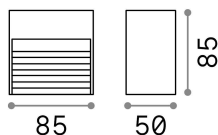

## Technical info

Net weight	0.27 kg
Insulation class	1
Protection index	IP44
Dimmer	No dimmerable